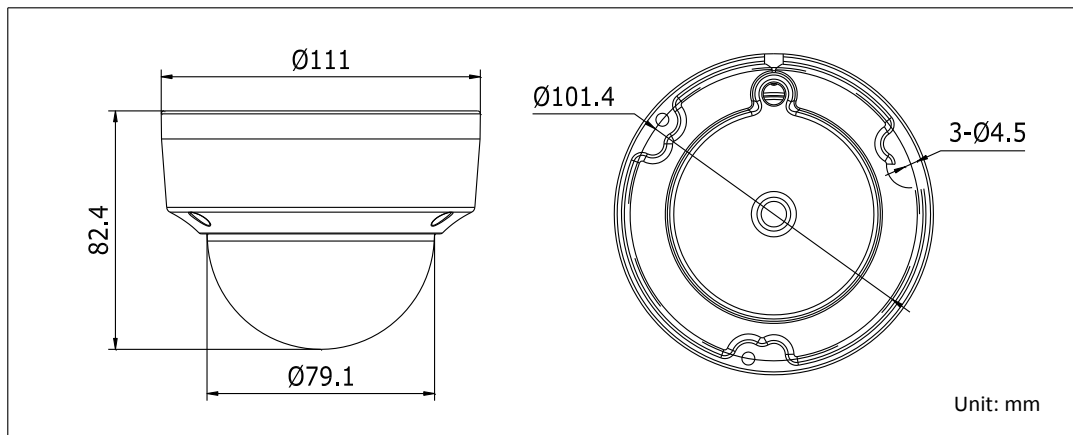

## Specifications

<b>Camera</b>	
Image Sensor	2MP CMOS Image Sensor
Signal System	PAL/NTSC
Effective Pixels	1930(H)*1088(V)
Min. illumination	0.01 Lux @ (F1.2,AGC ON),0 Lux with IR
Shutter Time	1/25(1/30)s to 1/50,000s
Lens	3.6mm (2.8mm, 6mm optional)
	Angle of View: 105.8°(2.8mm), 84.3°(3.6mm), 55.4°(6mm)
Lens Mount	φ14
Day & Night	ICR
Angle Adjustment	Pan: 0 - 355°, Tilt: 0 - 75°, Rotation: 0 - 355°
Synchronization	Internal synchronization
Video Frame Rate	1080p@25fps/1080p@30fps
HD Video Output	1 Analog HD output
S/N Ratio	>62dB
<b>Menu</b>	
AGC	High/Medium/Low/Off
D/N Mode	Smart IR/Color/BW
White Balance	Auto/Manual
BLC	Support
Language	English
Functions	Digital noise reduction, Mirror
<b>General</b>	
Operating Conditions	-40 °C – 60 °C (-40 °F – 140 °F), Humidity 90% or less (non-condensing)
Power Supply	12 VDC ± 15%
Power Consumption	Max. 4W
Protection Level	IP66
IR Range	Up to 20m
Impact Protection	IK10
Communication	Up the coax, Protocol: HIKVISION-C(TVI output)
Dimensions	Φ111 × 82.4(Φ4.37" × 3.24")
Weight	550 g

## Dimensions